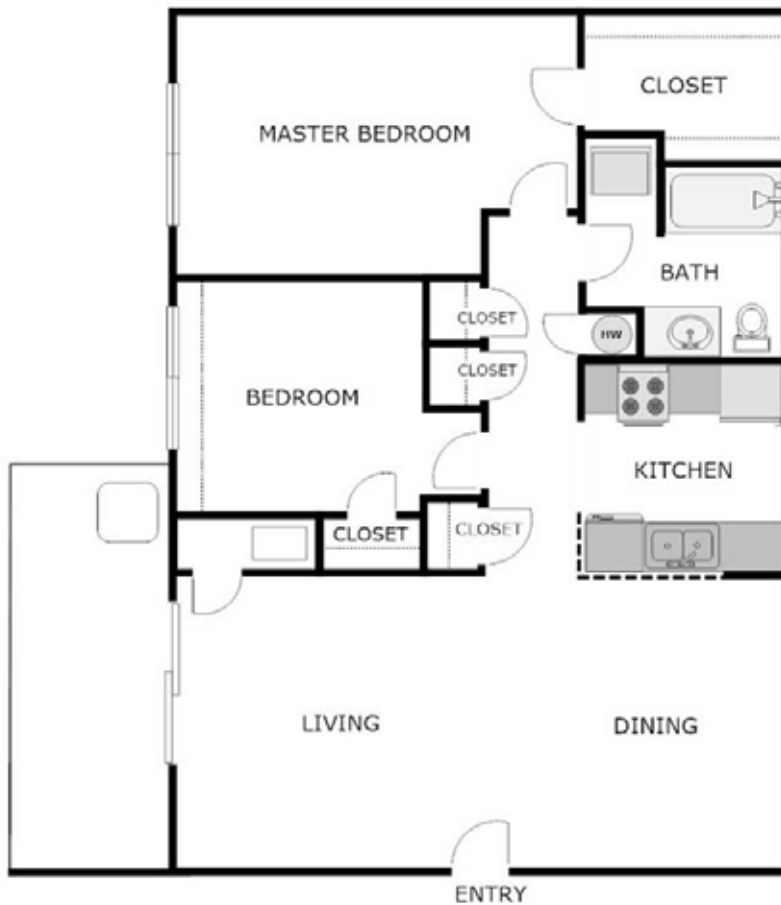

Emerald Hill

PRE/MIER Real Estate Management LLC

641 777 6163

2 Bedroom 1 Bath Apartment

907 Sq. Ft.

RENT

DEPOSIT

DATE AVAILABLE